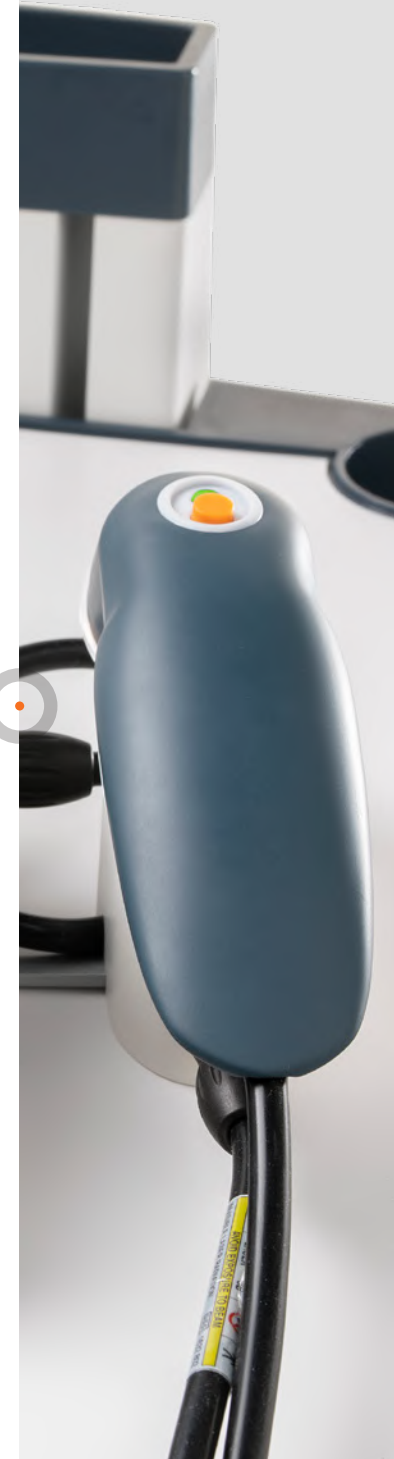

ORDERING DATA