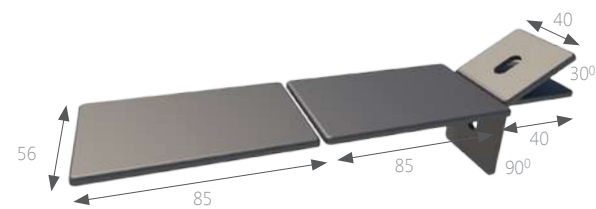

## Portable Massage Couch

- Weighs only 15 kg
- Load capacity up to 135 kg
- Attachable head section with nose hole
- 56 cm wide sections
- Aluminium frame with foldable legs
- Fixed height of 73 cm

## Portable Massage Couch

Size tabletop (lxw):	210x56 cm
Fixed height:	73 cm
Load capacity:	135 kg
Upholstery:	grey
Color frame:	aluminum
Weight:	15 kg