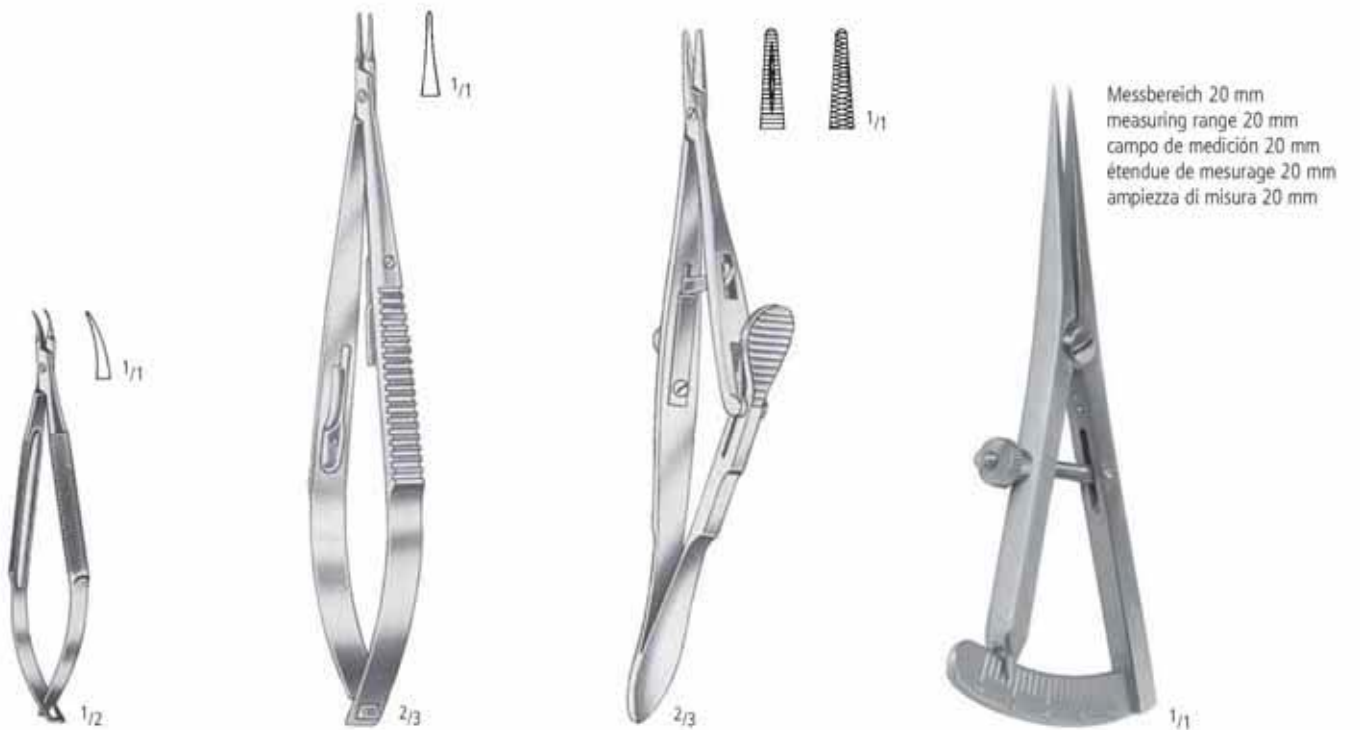

BARRAQUER
AE 605/11
11,0 cm/4¹/₃"

CASTROVIEJO
AE 660/14
14,0 cm/5¹/₂"

KALT
AE 688/14
14,0 cm/5¹/₂"

CASTROVIEJO
AR 282/20
8,0 cm/ 3"