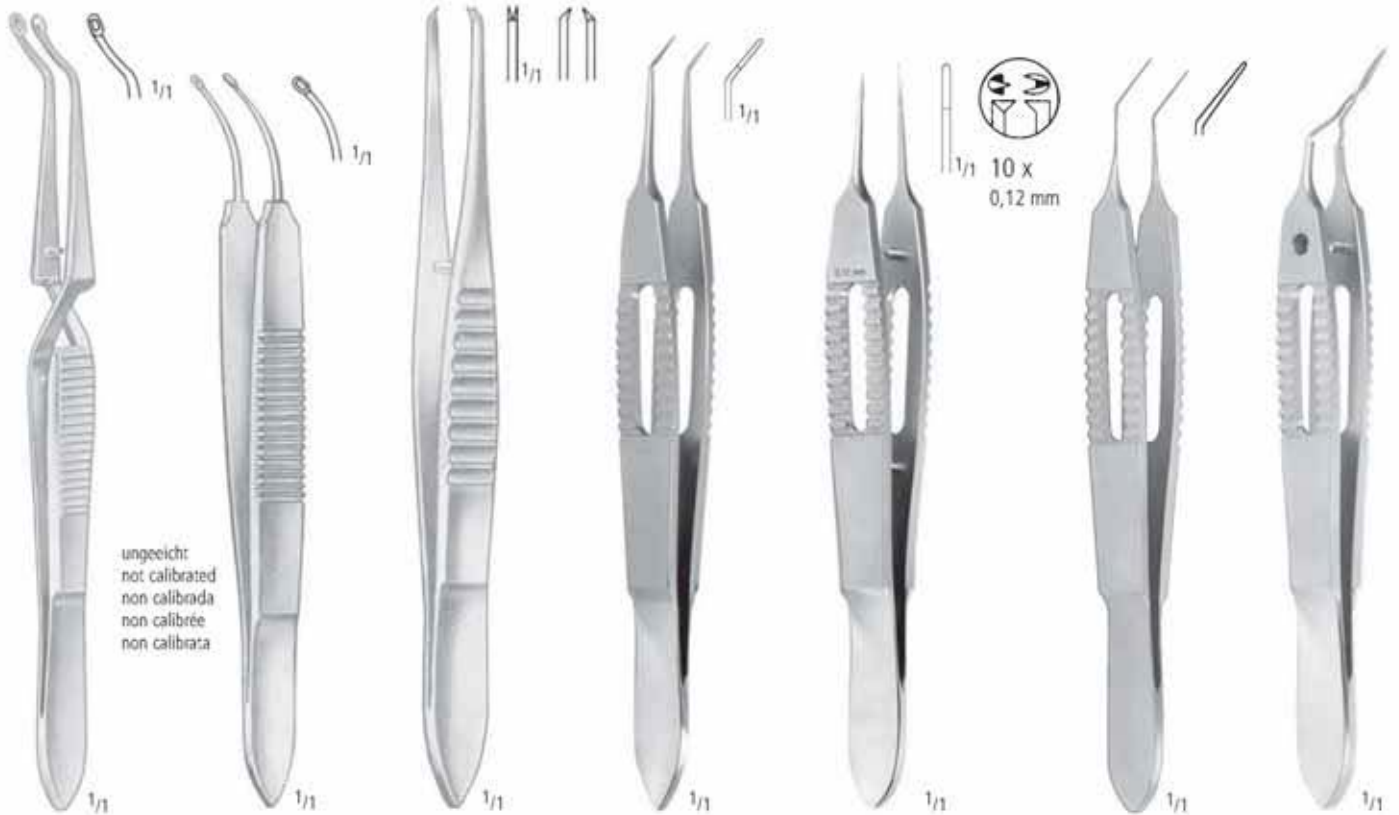

ungeeicht:
not calibrated
non calibrada
non calibrée
non calibrata

CASTROVIEJO
AB 767/02
10,0 cm/4"

ARRUGA
AB 768/01
10,0 cm/4"

ELSCHMIG 1:2
AB 792/11
11,0 cm/4 1/3"

McPHERSON
AB 819/02
10,0 cm/4"

MOD. BONN
AB 825/02
10,0 cm/4"

FAULKNER
AB 848/11
11,0 cm/4 1/3"

McDONALD
AB 852/02
10,0 cm/4"