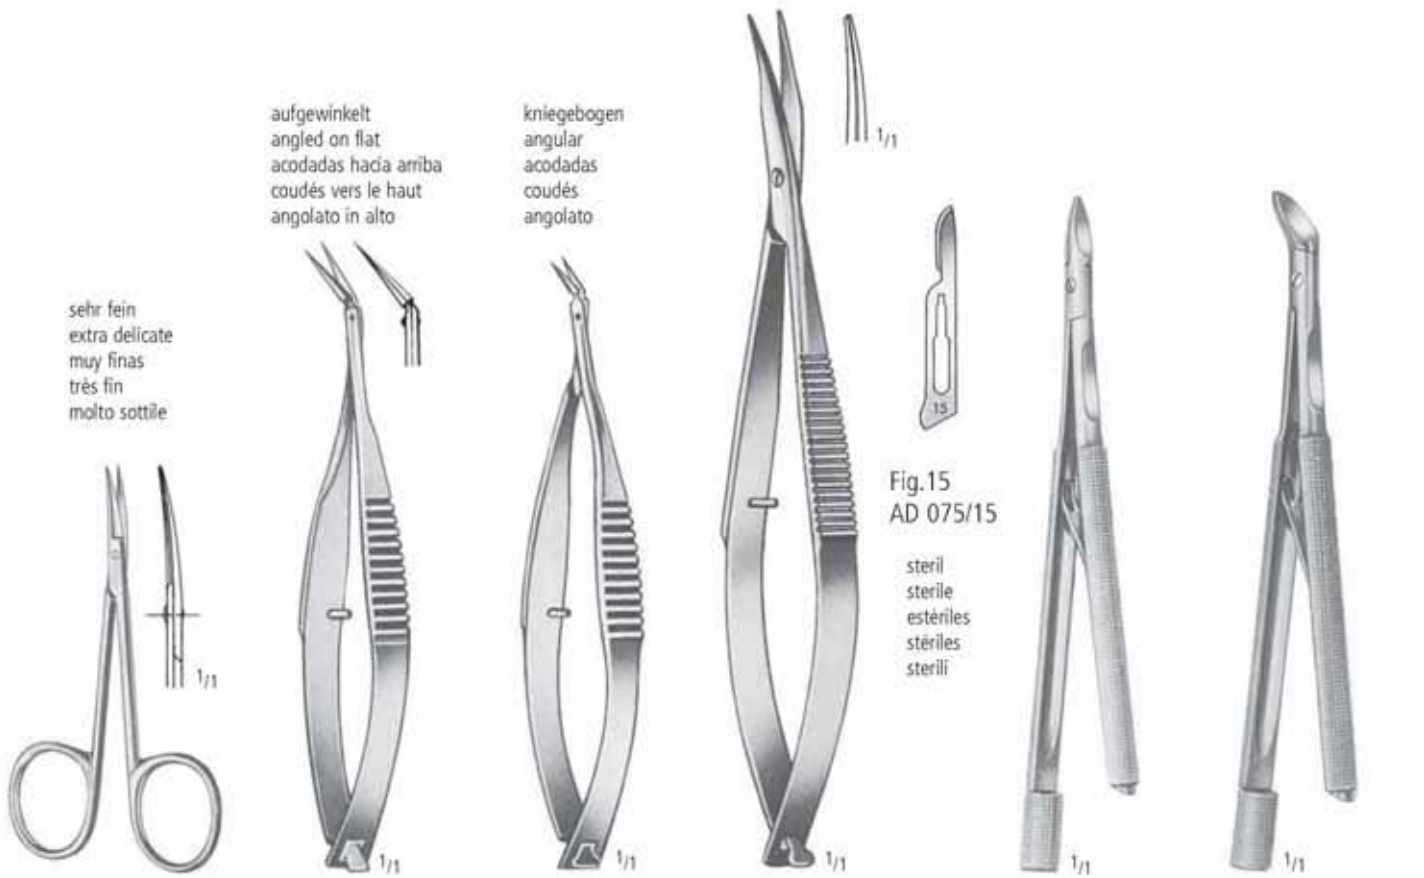

MOD. BONN
AC 431/08
8,0 cm/3"

VANNAS MOD. TÜBINGEN
AC 776/04
8,5 cm/3¹/₃"

VANNAS
AC 778/03
8,0 cm/3"

WESTCOTT
AC 782/11
11,0 cm/4¹/₃"

TROUTMAN-CHRIS
AD 550/09
Ø 5,5 mm
9,0 cm/3¹/₂"

TROUTMAN-CHRIS
AD 551/09
Ø 5,5 mm
9,0 cm/3¹/₂"